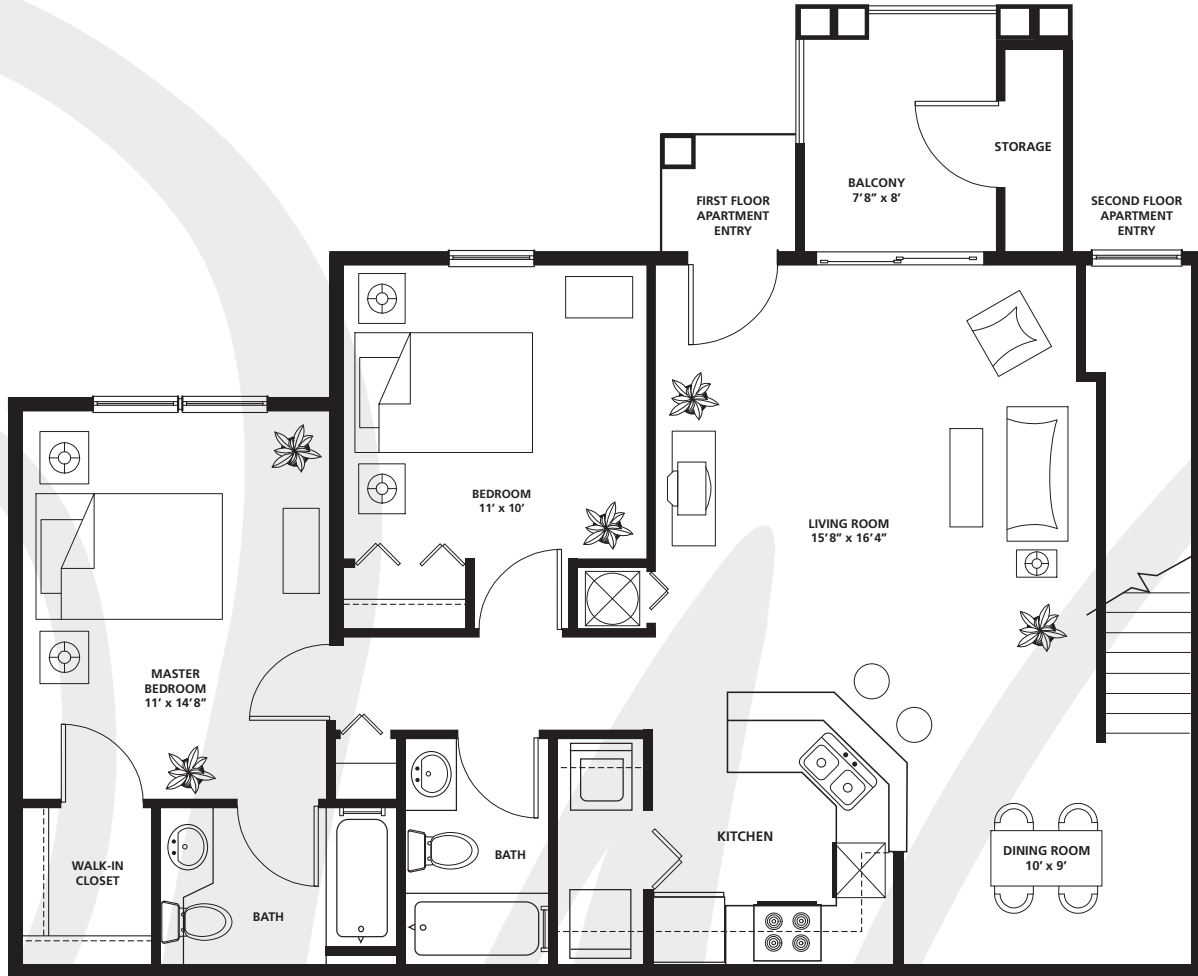

WOODMERE APARTMENTS OF VENICE
Providence

1160 Square Feet | 2 Bedroom, 2 Bath

Floor plan shown in scale