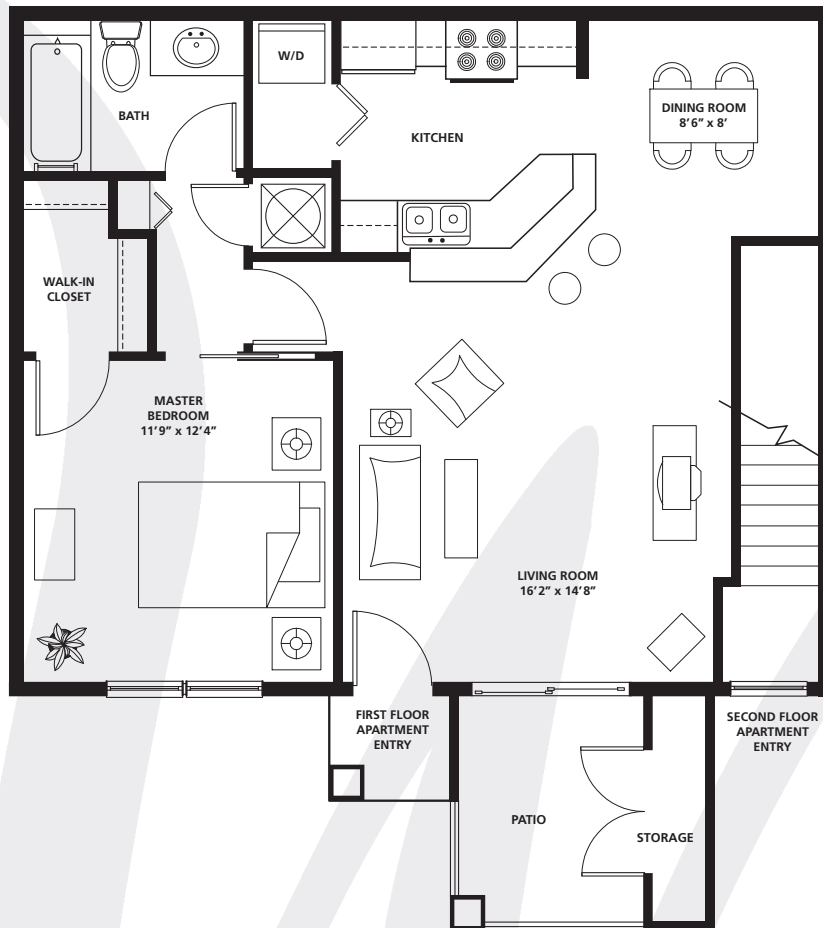

WOODMERE APARTMENTS OF VENICE

Newport II UPGRADED FLOORPLAN

866 Square Feet | 1 Bedroom, 1 Bath

Floor plan shown in scale