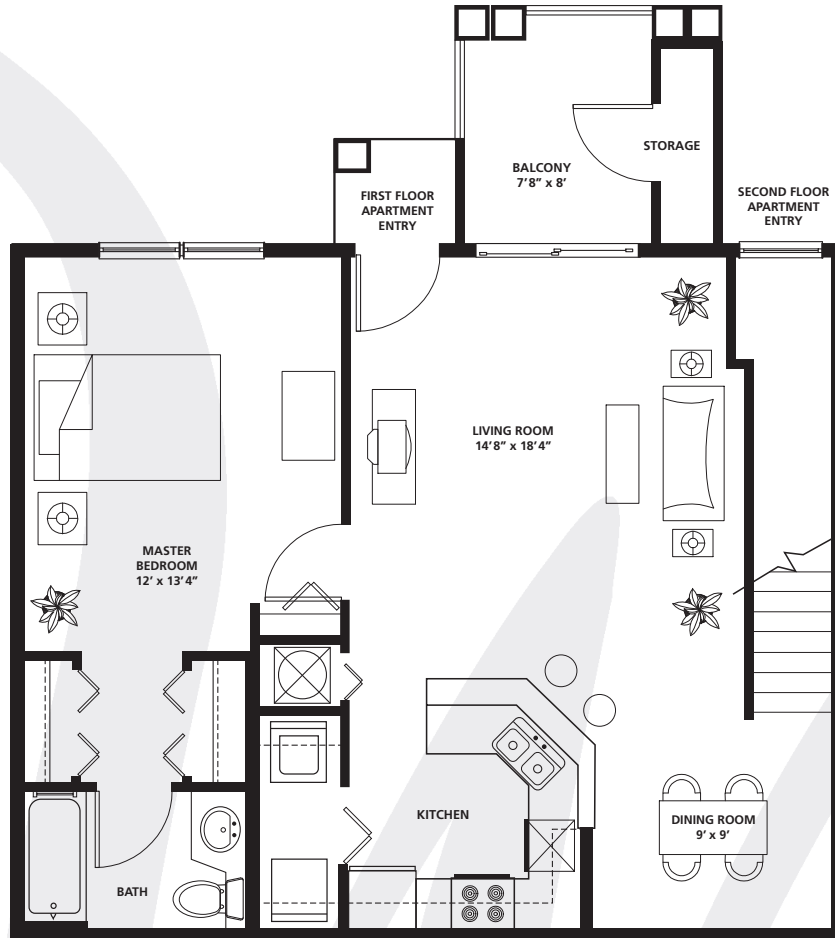

WOODMERE APARTMENTS OF VENICE

Newport I

866 Square Feet | 1 Bedroom, 1 Bath

Floor plan shown in scale