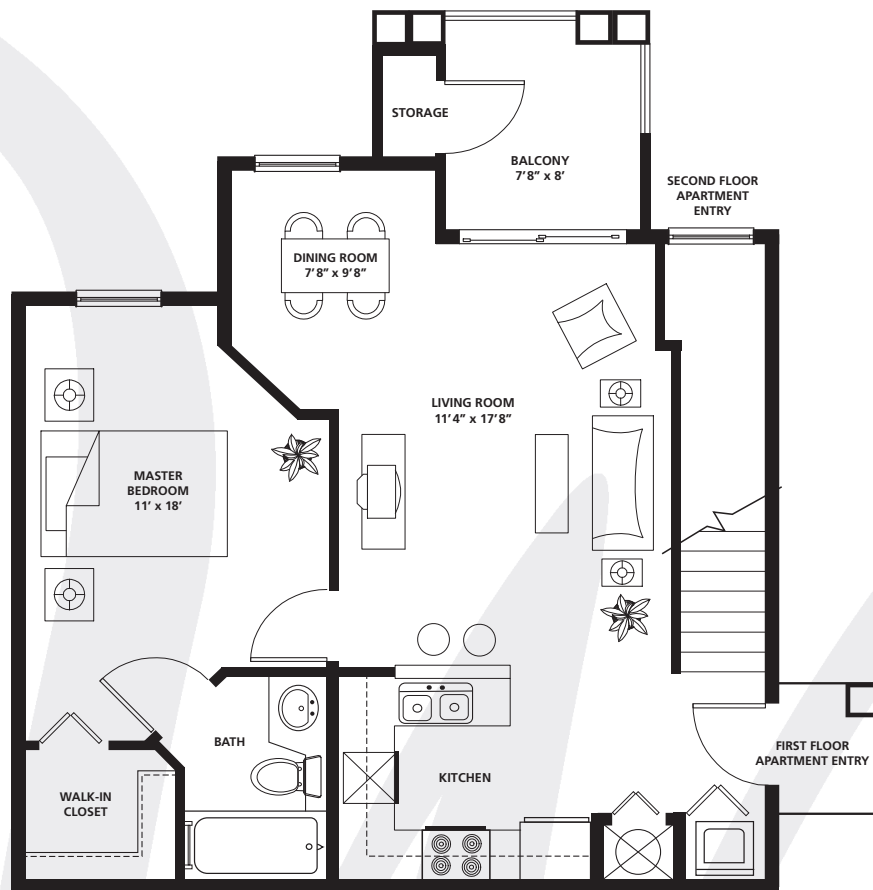

WOODMERE APARTMENTS OF VENICE

Nantucket

802 Square Feet | 1 Bedroom, 1 Bath

Floor plan shown in scale