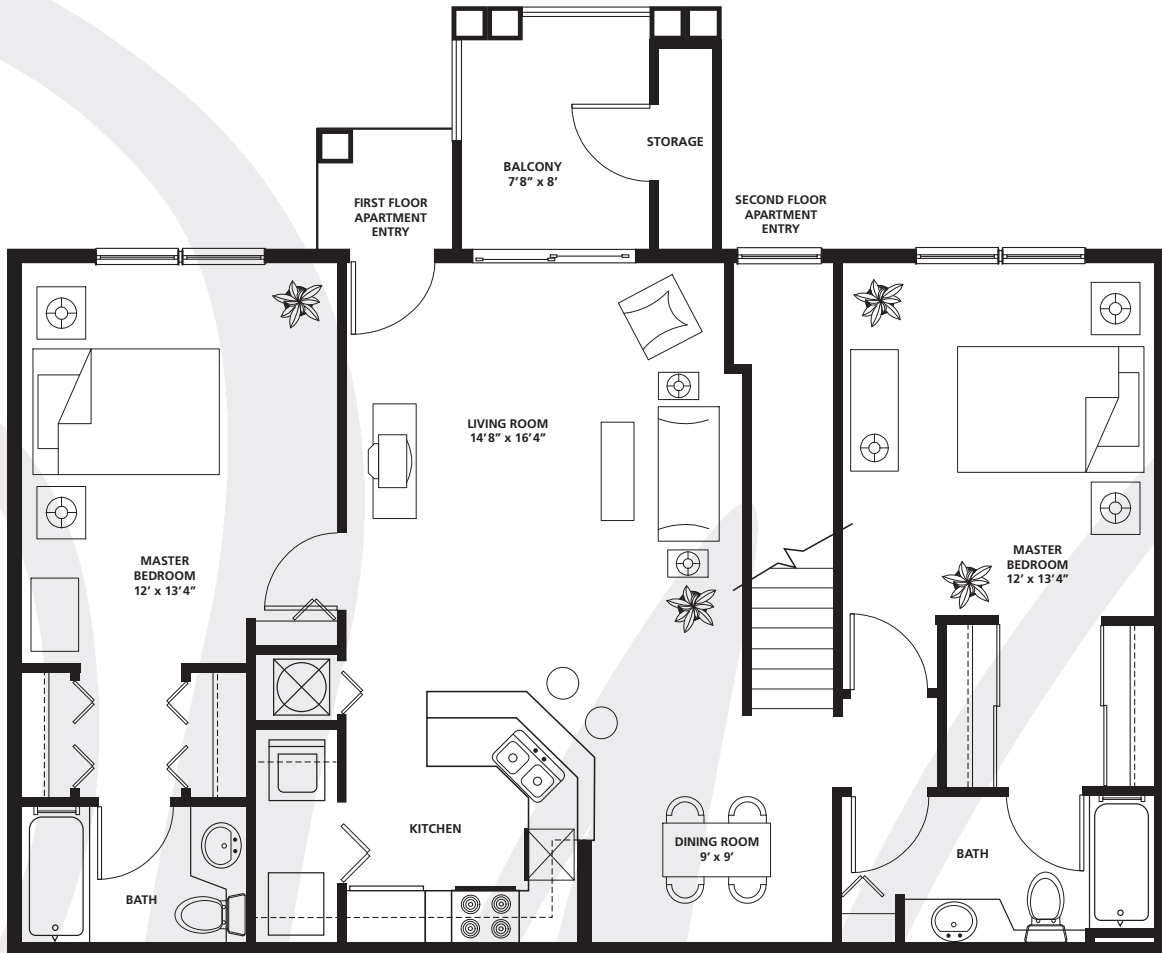

WOODMERE APARTMENTS OF VENICE

Hampton

1185 Square Feet | 2 Bedroom, 2 Bath

Floor plan shown in scale