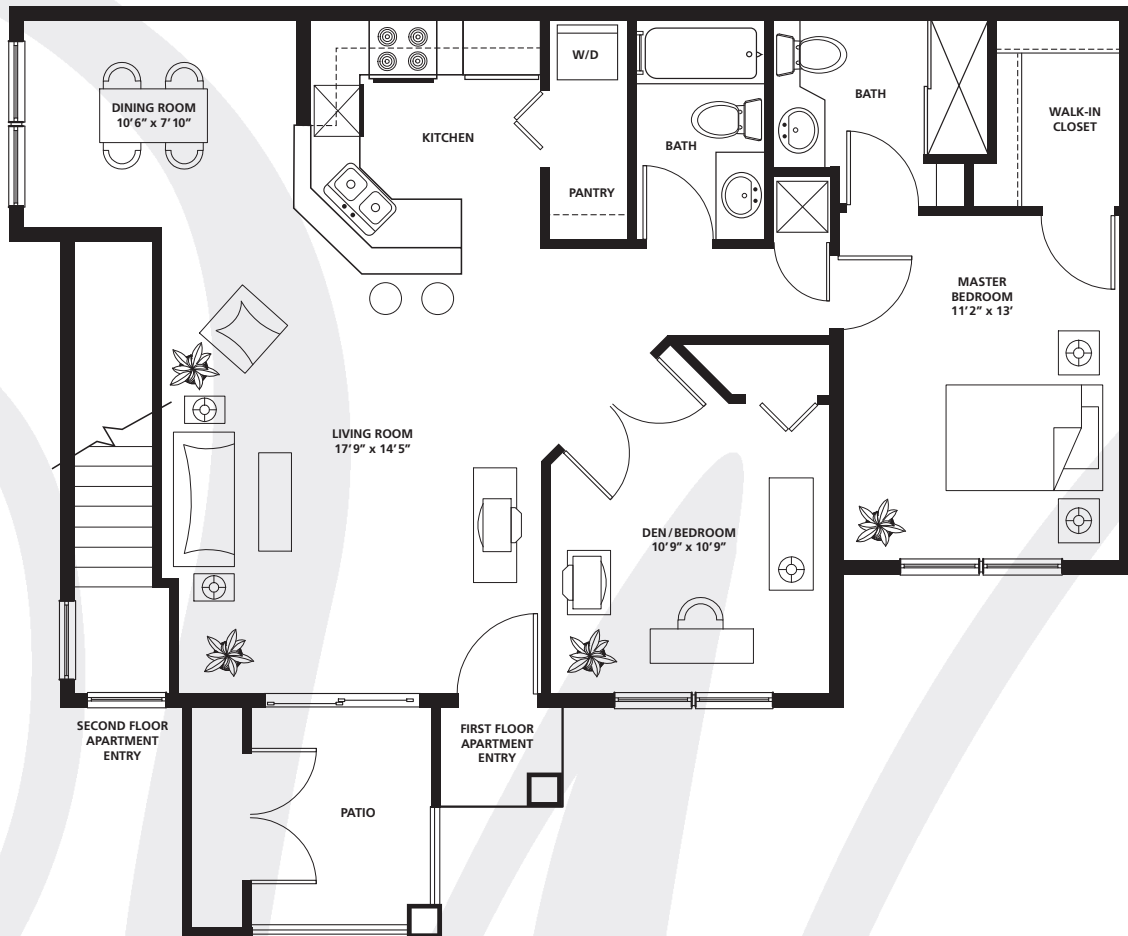

## *Chesapeake II* UPGRADED FLOORPLAN

1102 Square Feet | 1 Bedroom, 2 Bath, Den

*Floor plan shown in scale*