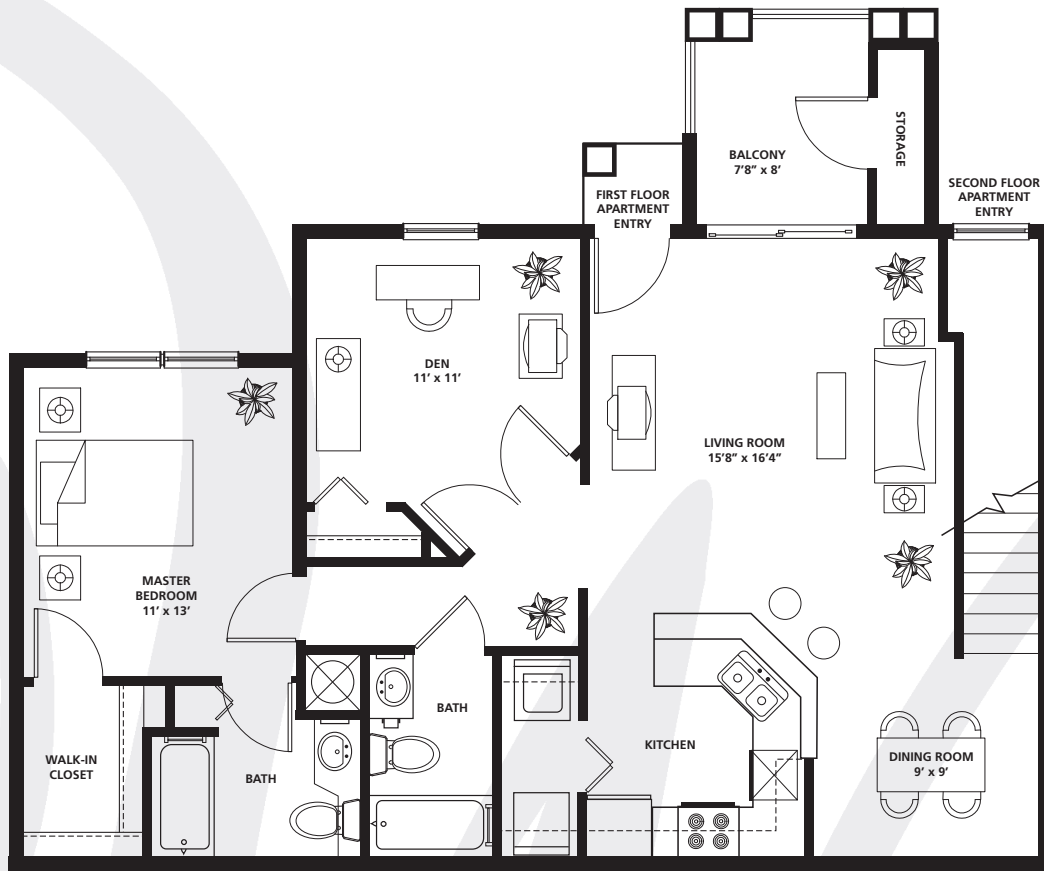

WOODMERE APARTMENTS OF VENICE
Chesapeake I

1080 Square Feet | 1 Bedroom, 2 Bath, Den

Floor plan shown in scale